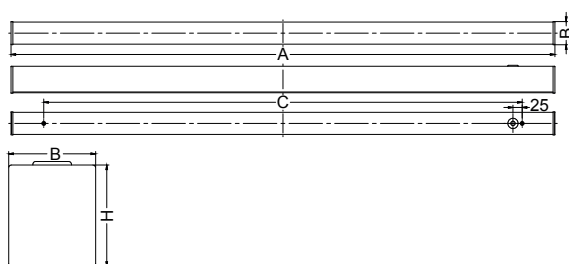

Wymiary / Dimensions / Размеры

TYP	PWM	LED	Φ [lm]	
X-LINE LED COMPACT / L-600	17 W	LED	2000	
X-LINE LED COMPACT / L-1200	34 W	LED	4000	

Φ [lm]	A (mm)	B (mm)	C (mm)	H (mm)
2000 / L-600	572	63	440	74
4000 / L-1200	1132	63	1000	74

Dostępna barwa światła / Available colour of the light / Цветовая температура: 840

SDCM=3

Trwałość źródeł LED / Lifetime of LED sources / Срок службы светодиодов: 30000 h (L70/B10)

Zakres temperatury pracy oprawy / Operating temperature range / Диапазон рабочих температур светильников: 5° C – 30° C

Podana moc dotyczy całego systemu (tolerancja +/- 10%).

The power shown refers to the whole system (tolerance +/- 10%).

Указанная мощность указана для всей системы (допускается отклонение +/- 10%)

Podany strumień świetlny dotyczy źródeł LED (tolerancja +/- 10% w zależności od wartości temperatury barwowej).

The given luminous flux refers to LED light sources (tolerance +/- 10% depends on the value of the colour temperature).

Указанный световой поток касается светодиодных источников света (допускается отклонение +/- 10% в зависимости от цветовой температуры).

Produkt objęty 5-cio letnią gwarancją / The product covered by a 5-year warranty / На продукт распространяется 5-летняя гарантия.

Inna konfiguracja oprawy dostępna na zapytanie / Different luminaire configuration available upon request / Другая конфигурация светильника доступна по запросу.

Opcje oprawy/Luminaire options/Характеристика светильника

Przesłony/Diffuser/Рассеиватели:

PLX	przesłona opalizowana PMMA PMMA opal diffuser / рассеиватель из PMMA опаловый
Micro-PRM	przesłona mikropryzmatyczna micro-prismatic diffuser / рассеиватель из микропризматического PMMA

Układ zasilający/Control gear/Пускорегулирующая аппаратура:

E	zasilacz driver / Блок питания

UWAGA!!!

Dane techniczne mogą ulec zmianie. Zdjęcia opraw mogą odbiegać od rzeczywistości. Data ostatniej aktualizacji 8.03.2019 r.

Inne opcje oprawy dostępne na indywidualne zapytanie.

WARNING!

Technical data may be changed. Photos of the luminaires may differ from reality. Last updated 8.03.2019.

Other options of the luminaire available on request.

ВНИМАНИЕ!

Технические характеристики могут измениться. Изображение продукта может незначительно отличаться от оригинала.

Дата последнего обновления 8.03.2019. Реализация индивидуального варианта возможна по запросу.